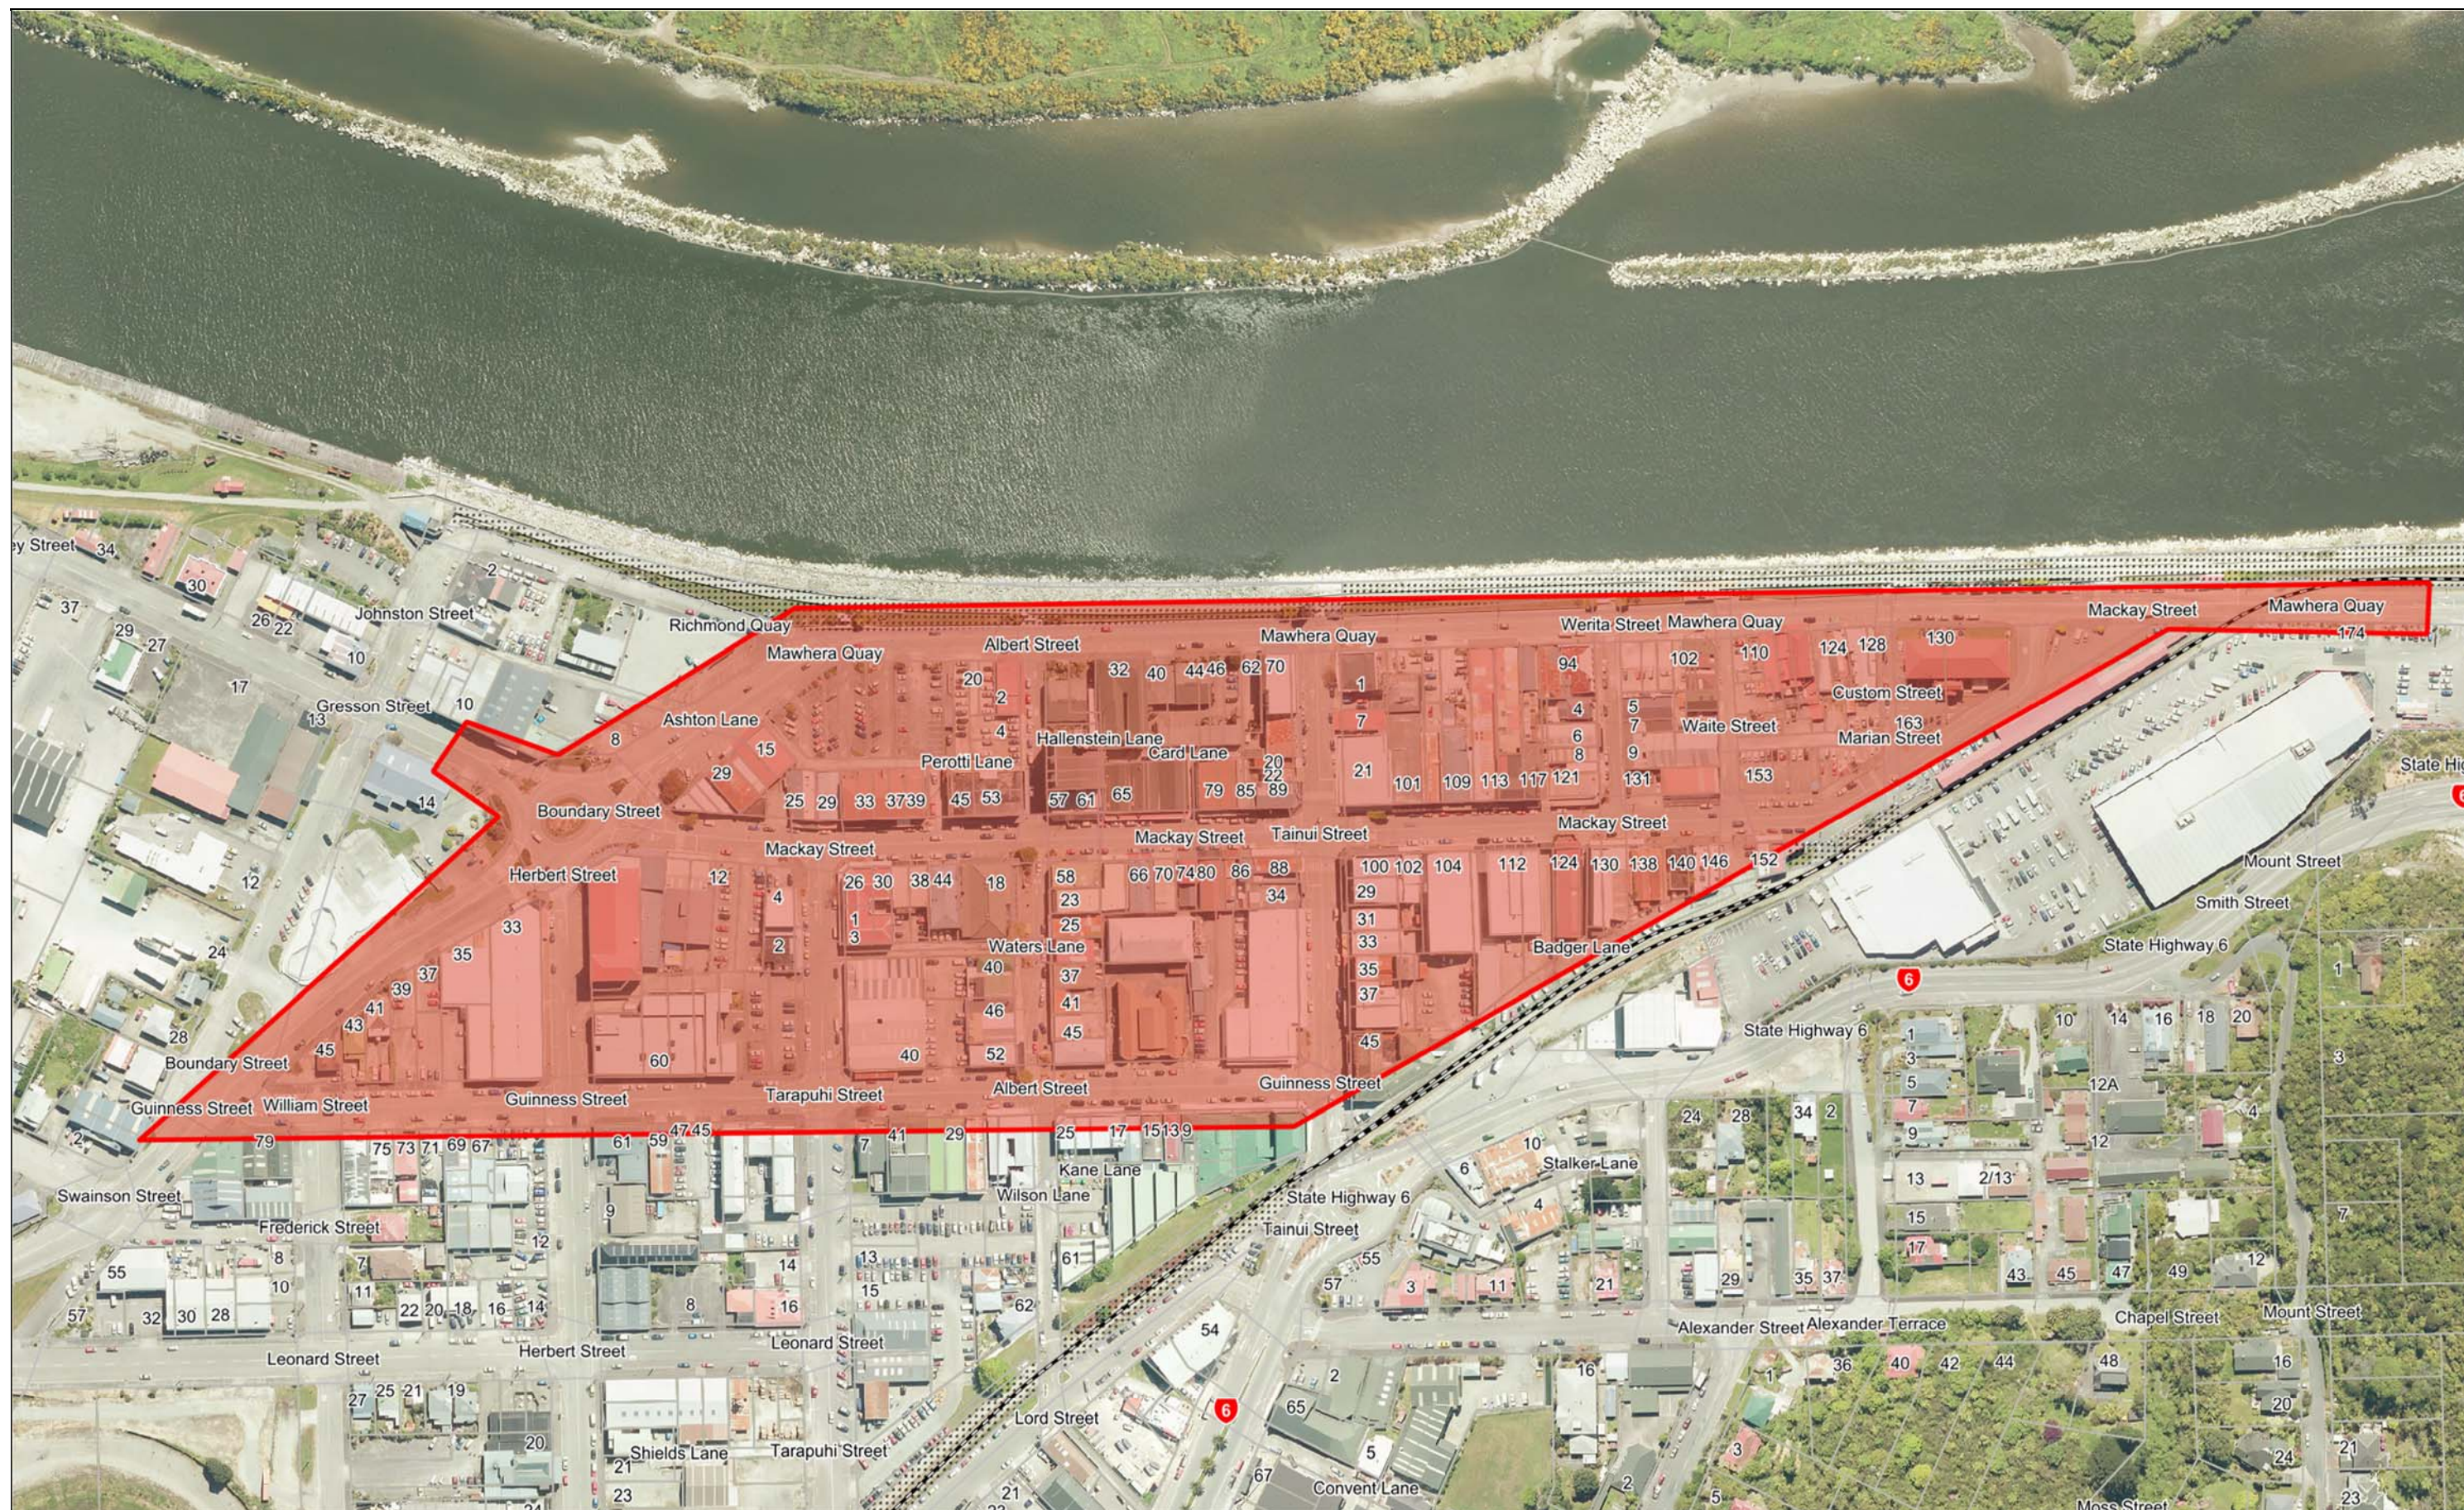

Mawhera CBD 30km/hr Speed Limits

Print Date: 31/08/2018
 Print Time: 3:58 PM

Scale: 1:2500
 Original Sheet Size A3

Projection: NZGD2000 / New Zealand Transverse Mercator 2000
 Bounds: 1452487.66642657, 5298659.49400182, 1453226.04516823, 5299108.06032378

Sourced from LINZ data. Crown Copyright reserved. Not to be reproduced without permission of GreyDC.
 The information shown on this plan may not be accurate and is indicative only.
 The Grey District Council accepts no responsibility for incomplete or inaccurate information.