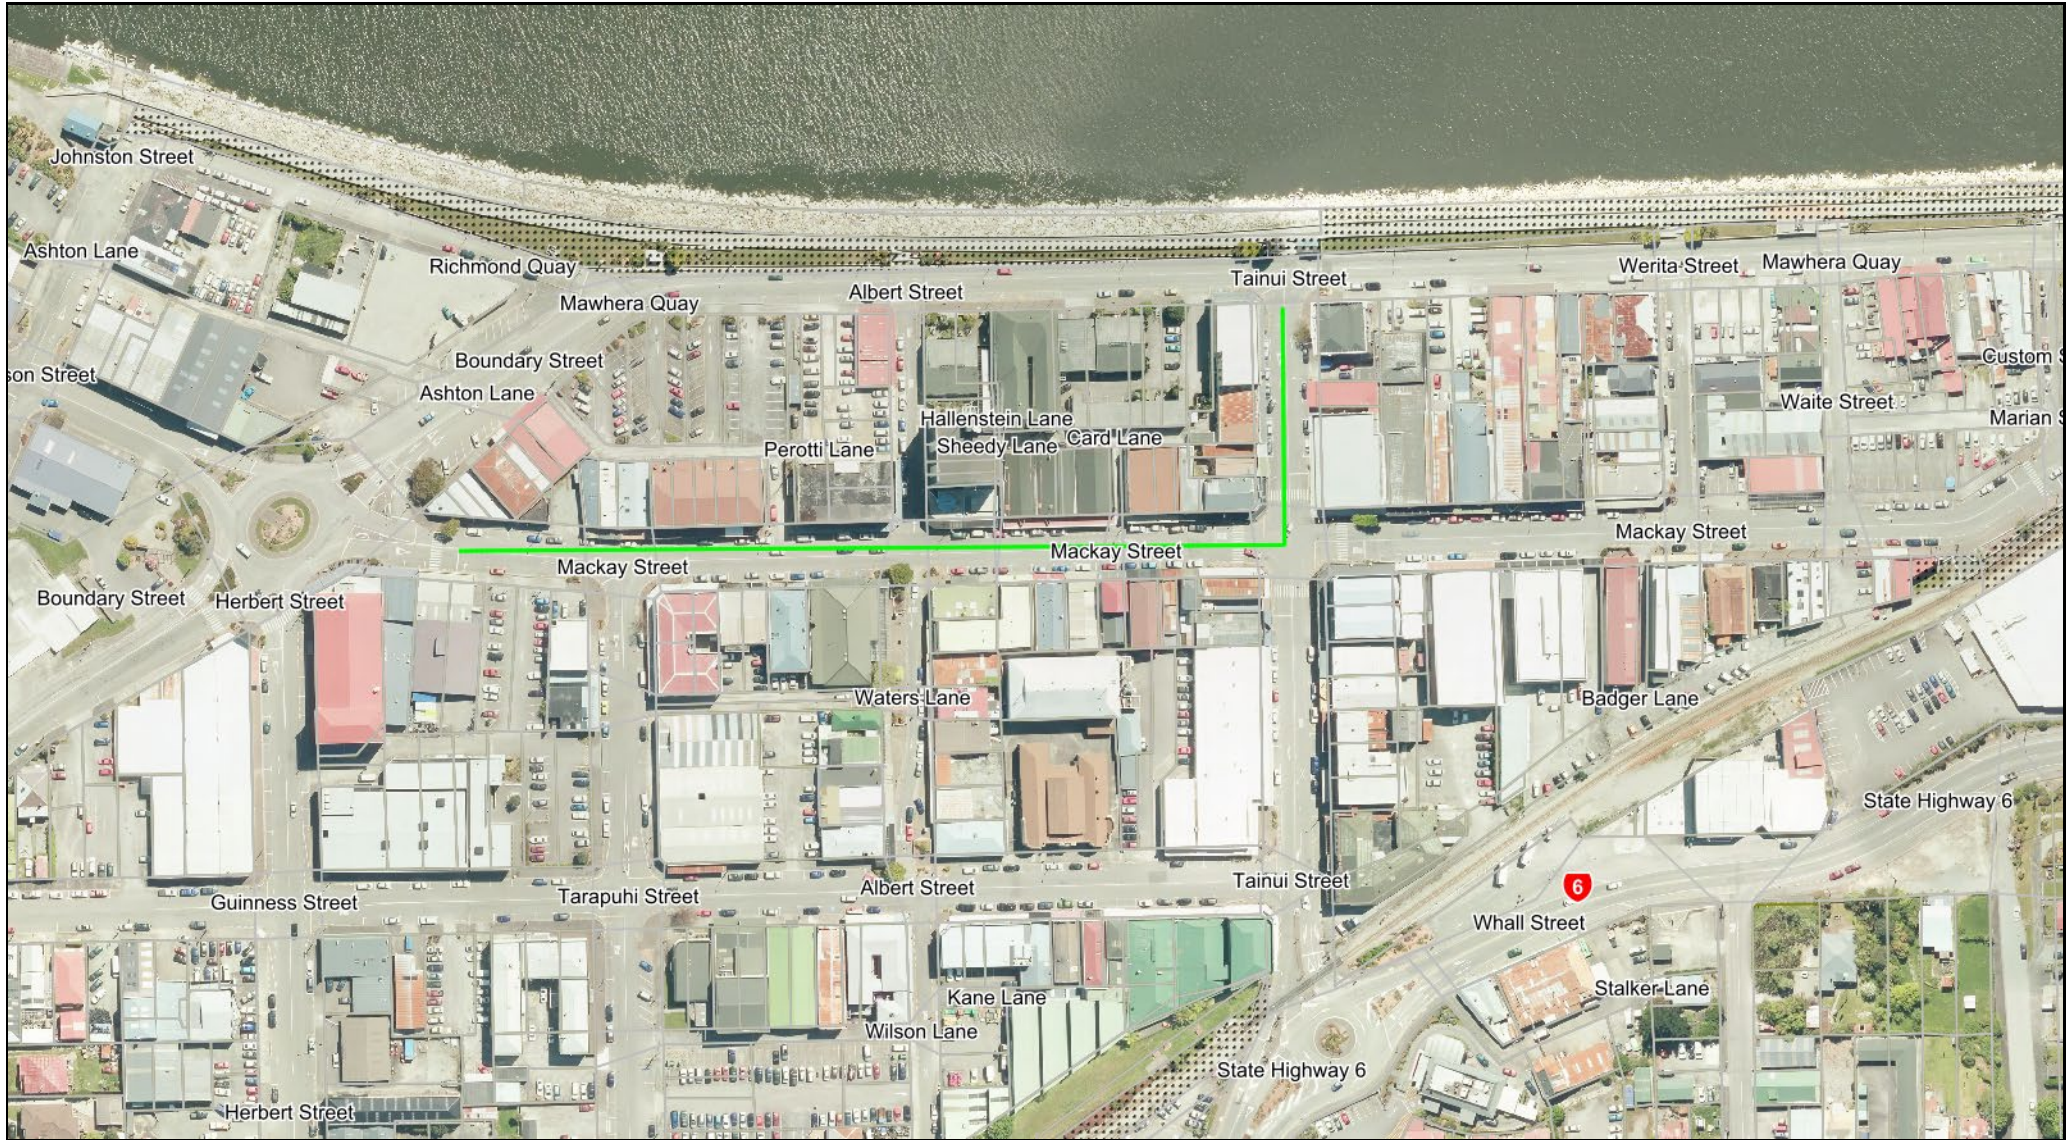

Created By: Lara Thomas
Print Date: 02/10/2020
Print Time: 12.40 PM

Scale: 1:2262
Original Sheet Size A4

Projection: NZGD2000 / New Zealand Transverse Mercator
2000
Bounds: 1452502.00412016, 5298676.62154979
1453117.15959544, 5299015.91450161

Sourced from LINZ data. Crown Copyright reserved. Not to be reproduced without permission of GreyDC.
The information shown on this plan may not be accurate and is indicative only.
The Grey District Council accepts no responsibility for incomplete or inaccurate information.