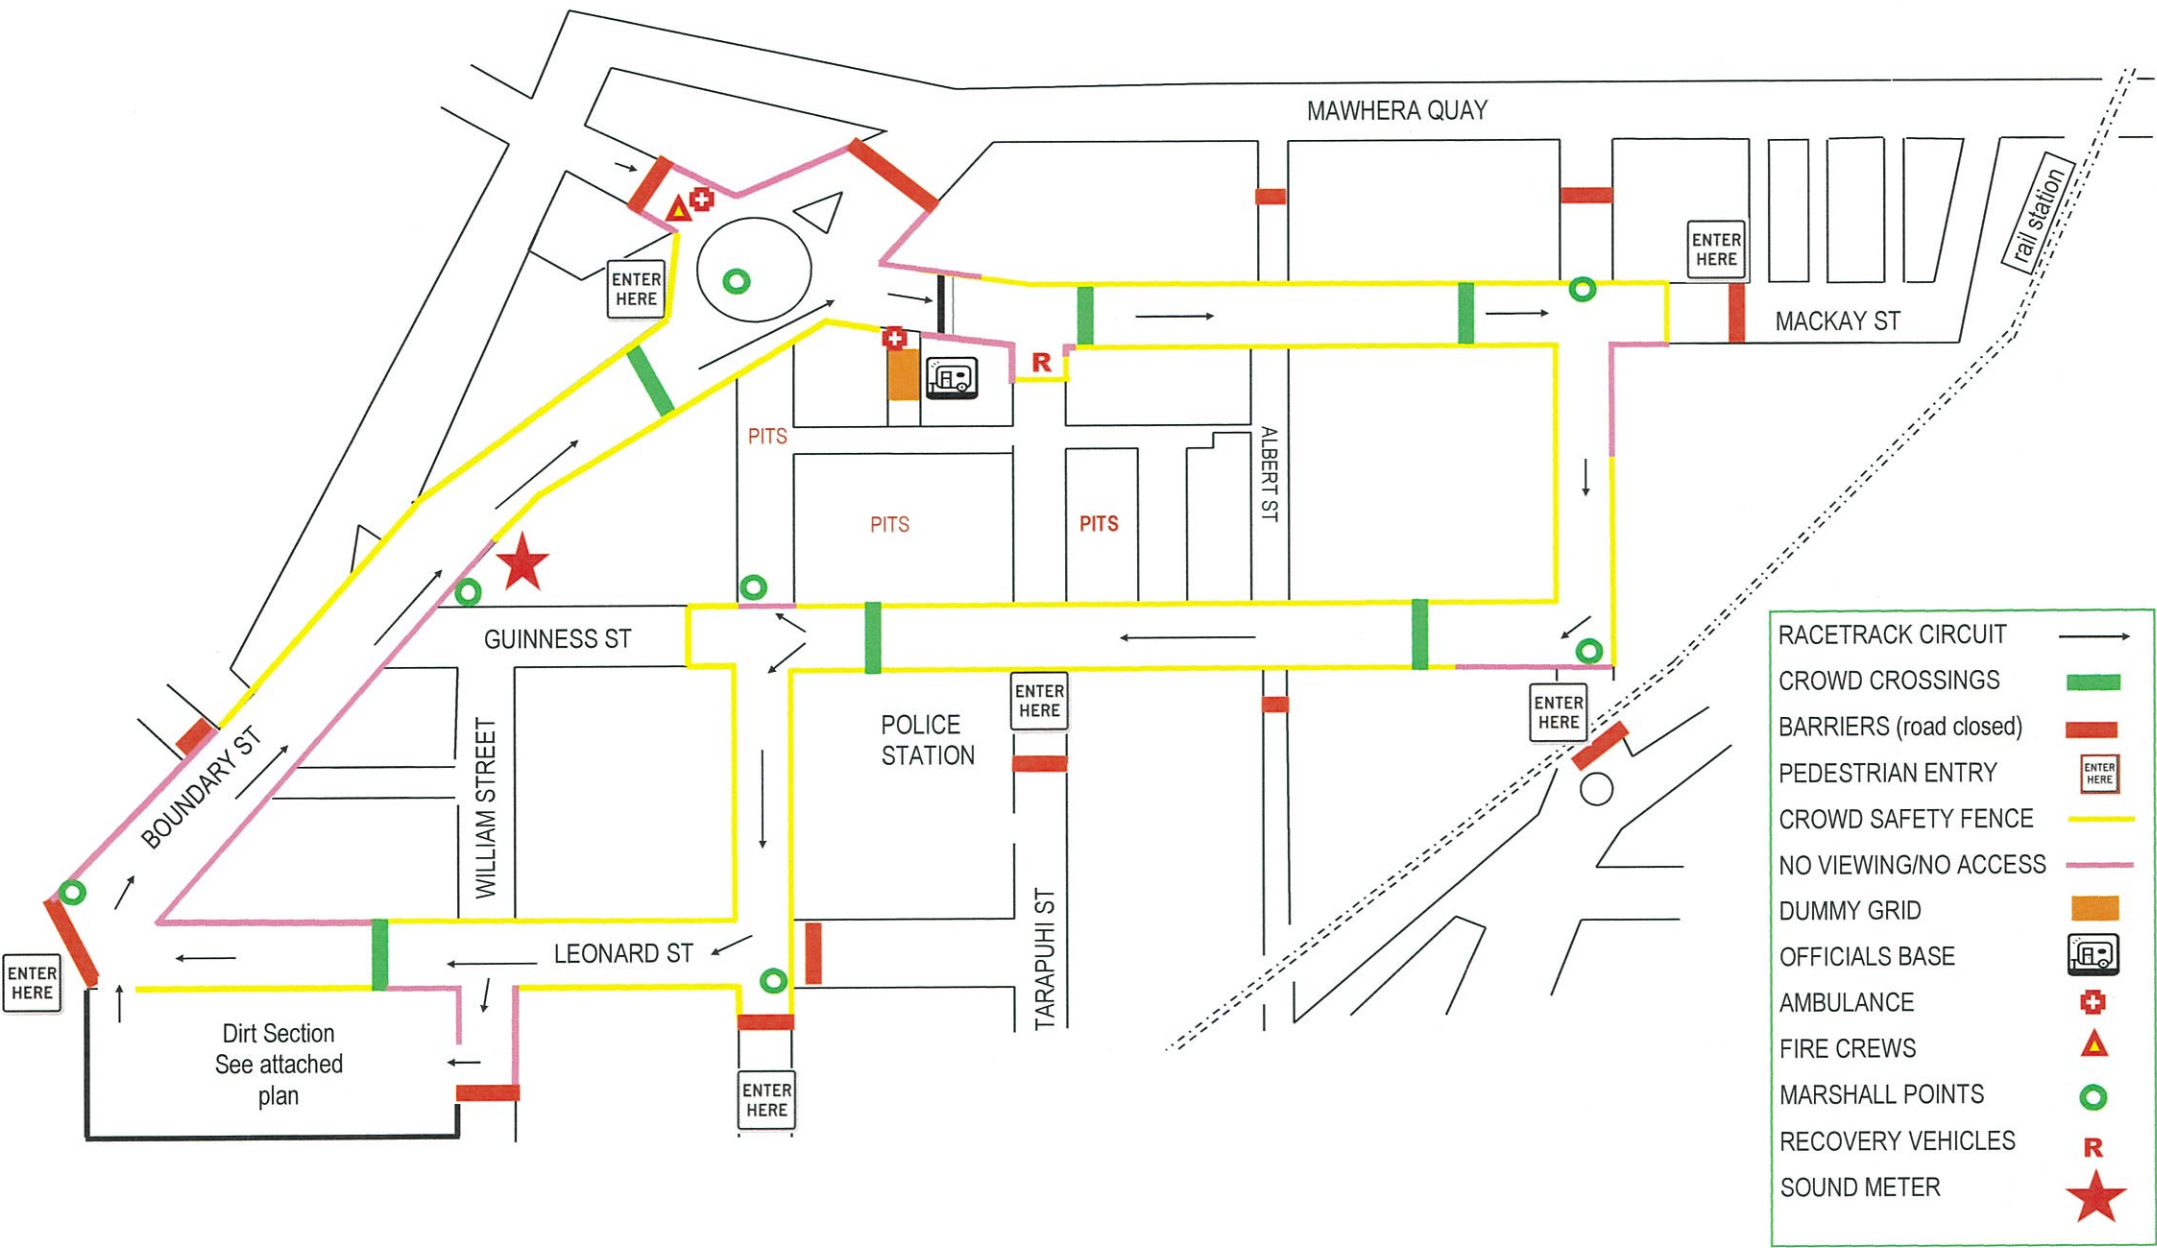

CIRCUIT OPERATION PLAN — GMSR 2020—MAP OF CIRCUIT

RACETRACK CIRCUIT	→
CROWD CROSSINGS	■
BARRIERS (road closed)	■
PEDESTRIAN ENTRY	ENTER HERE
CROWD SAFETY FENCE	—
NO VIEWING/NO ACCESS	—
DUMMY GRID	■
OFFICIALS BASE	🚌
AMBULANCE	+
FIRE CREWS	▲
MARSHALL POINTS	○
RECOVERY VEHICLES	R
SOUND METER	★