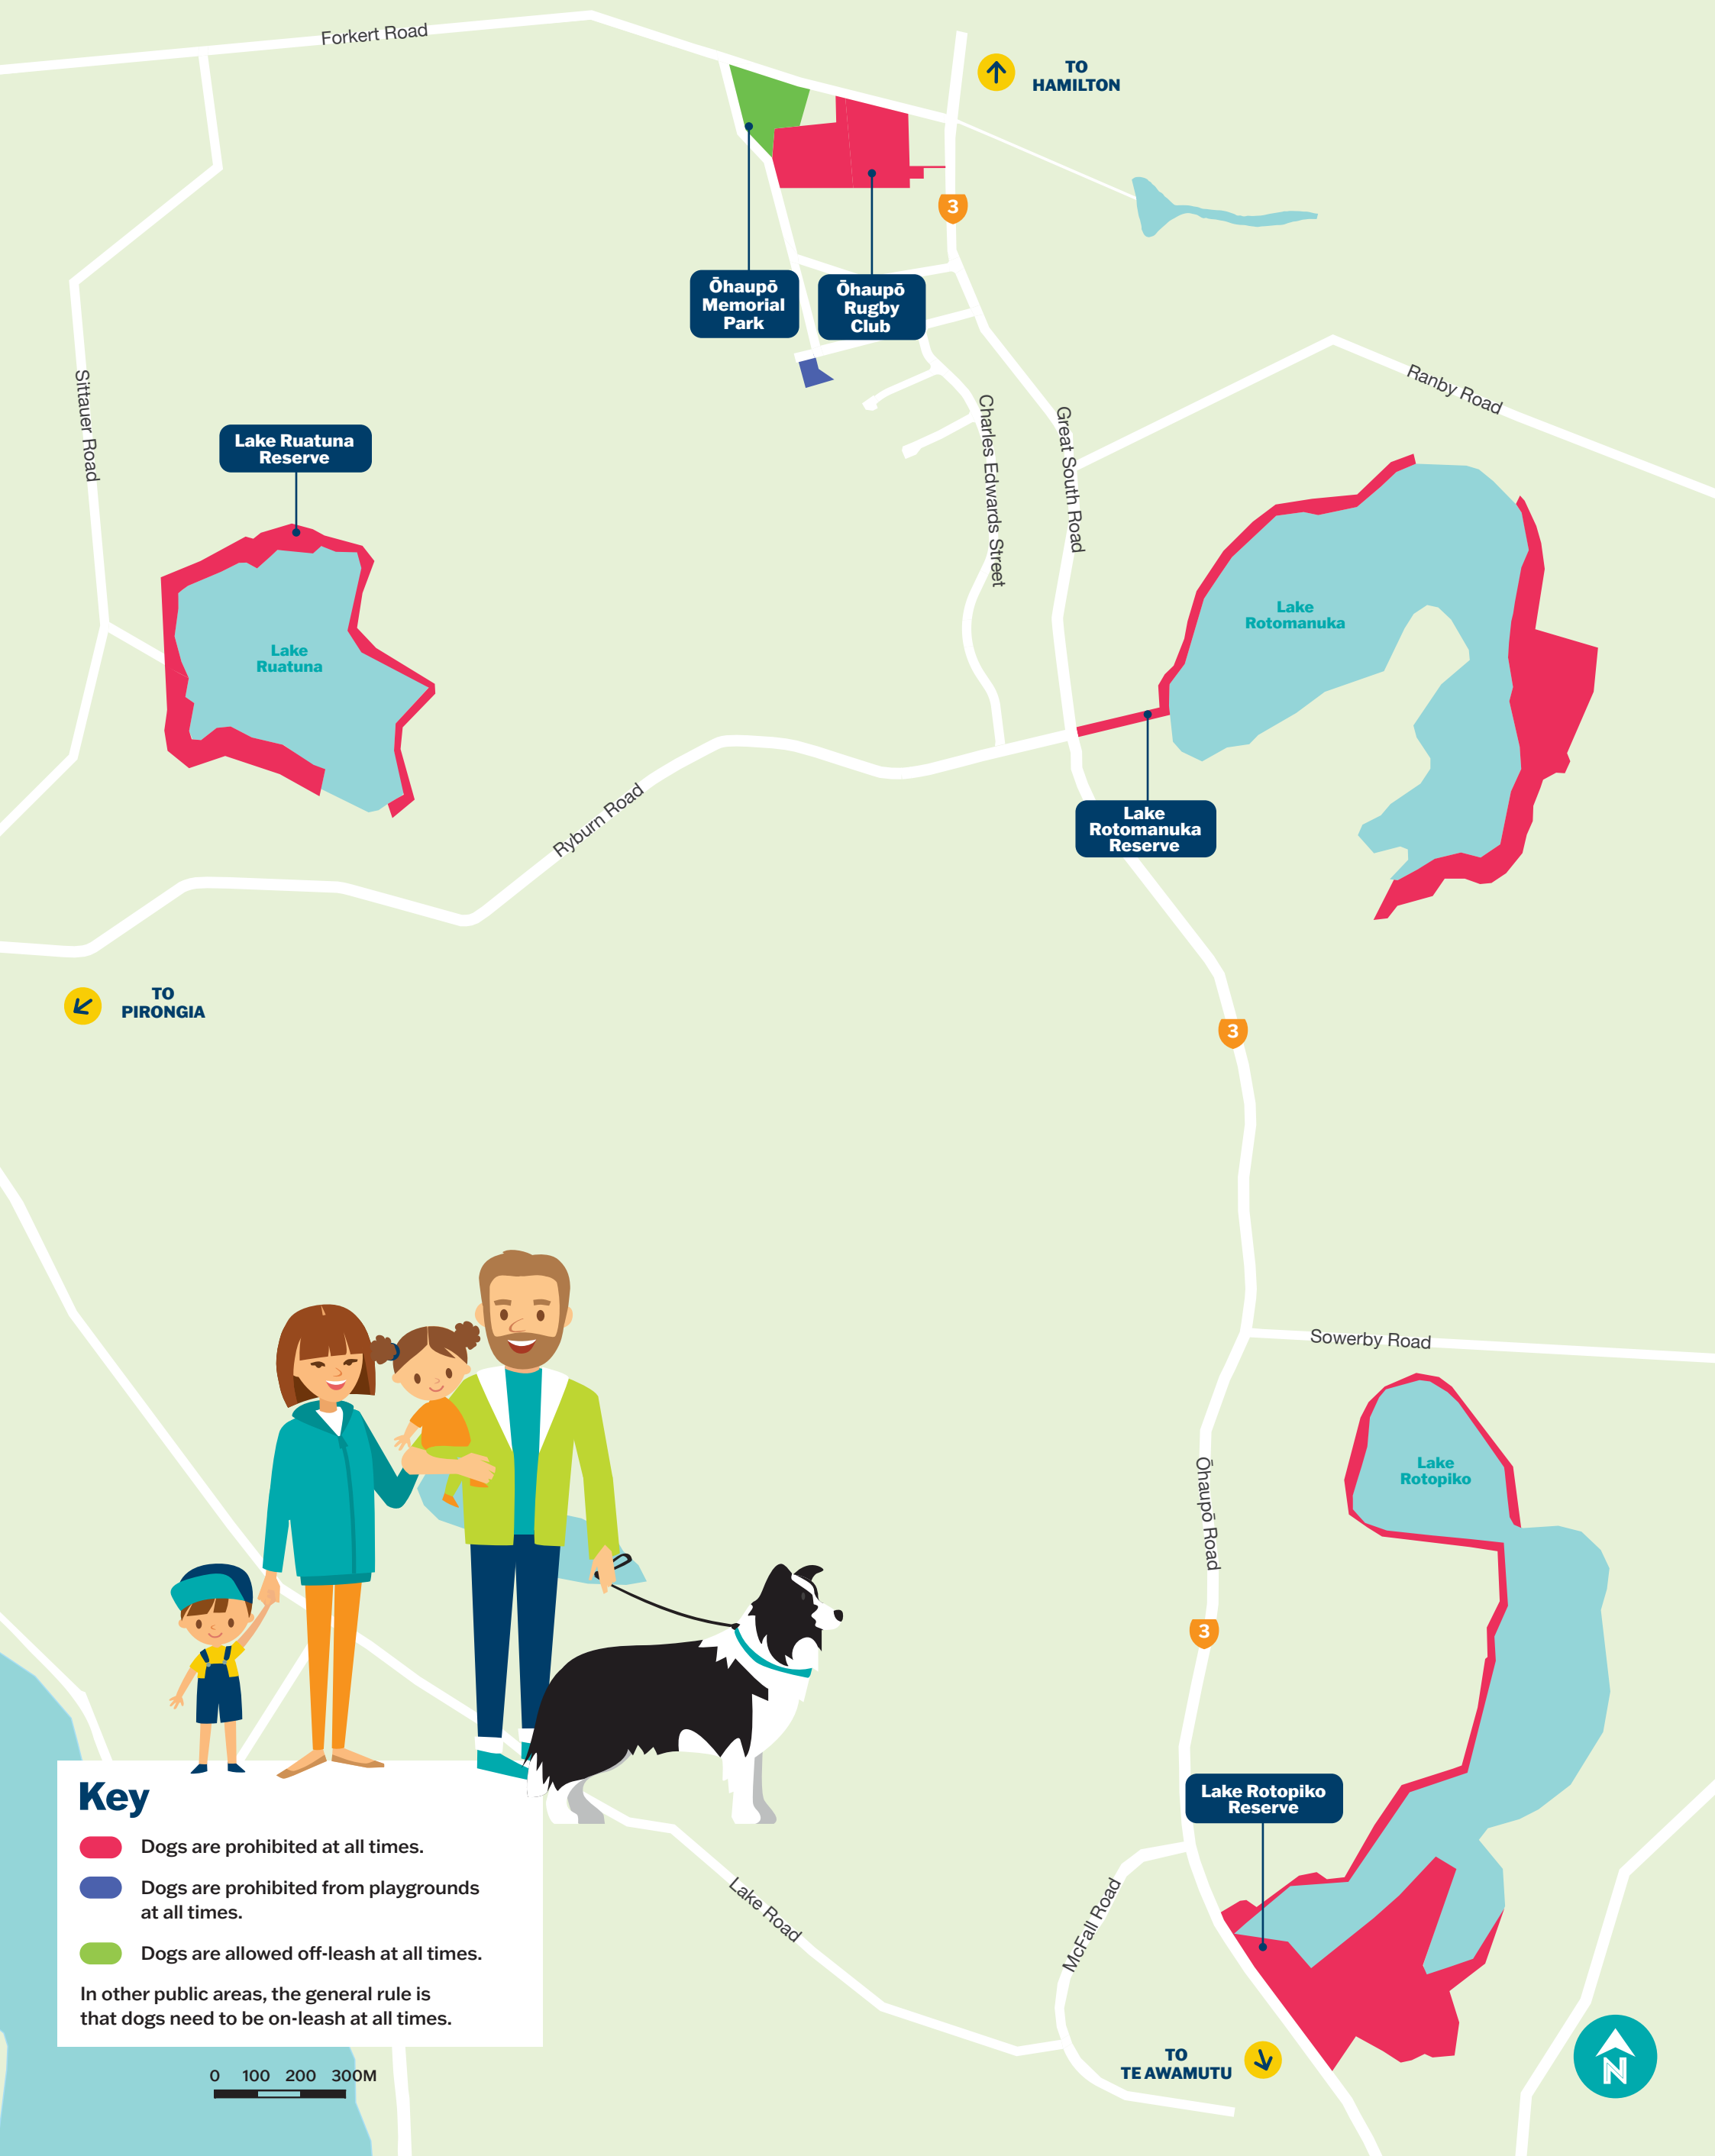

Ōhaupō

Dog exercise and prohibited areas

TO PIRONGIA

TO HAMILTON

TO TEAWAMUTU

Key

- Dogs are prohibited at all times.
- Dogs are prohibited from playgrounds at all times.
- Dogs are allowed off-leash at all times.

In other public areas, the general rule is that dogs need to be on-leash at all times.

0 100 200 300M