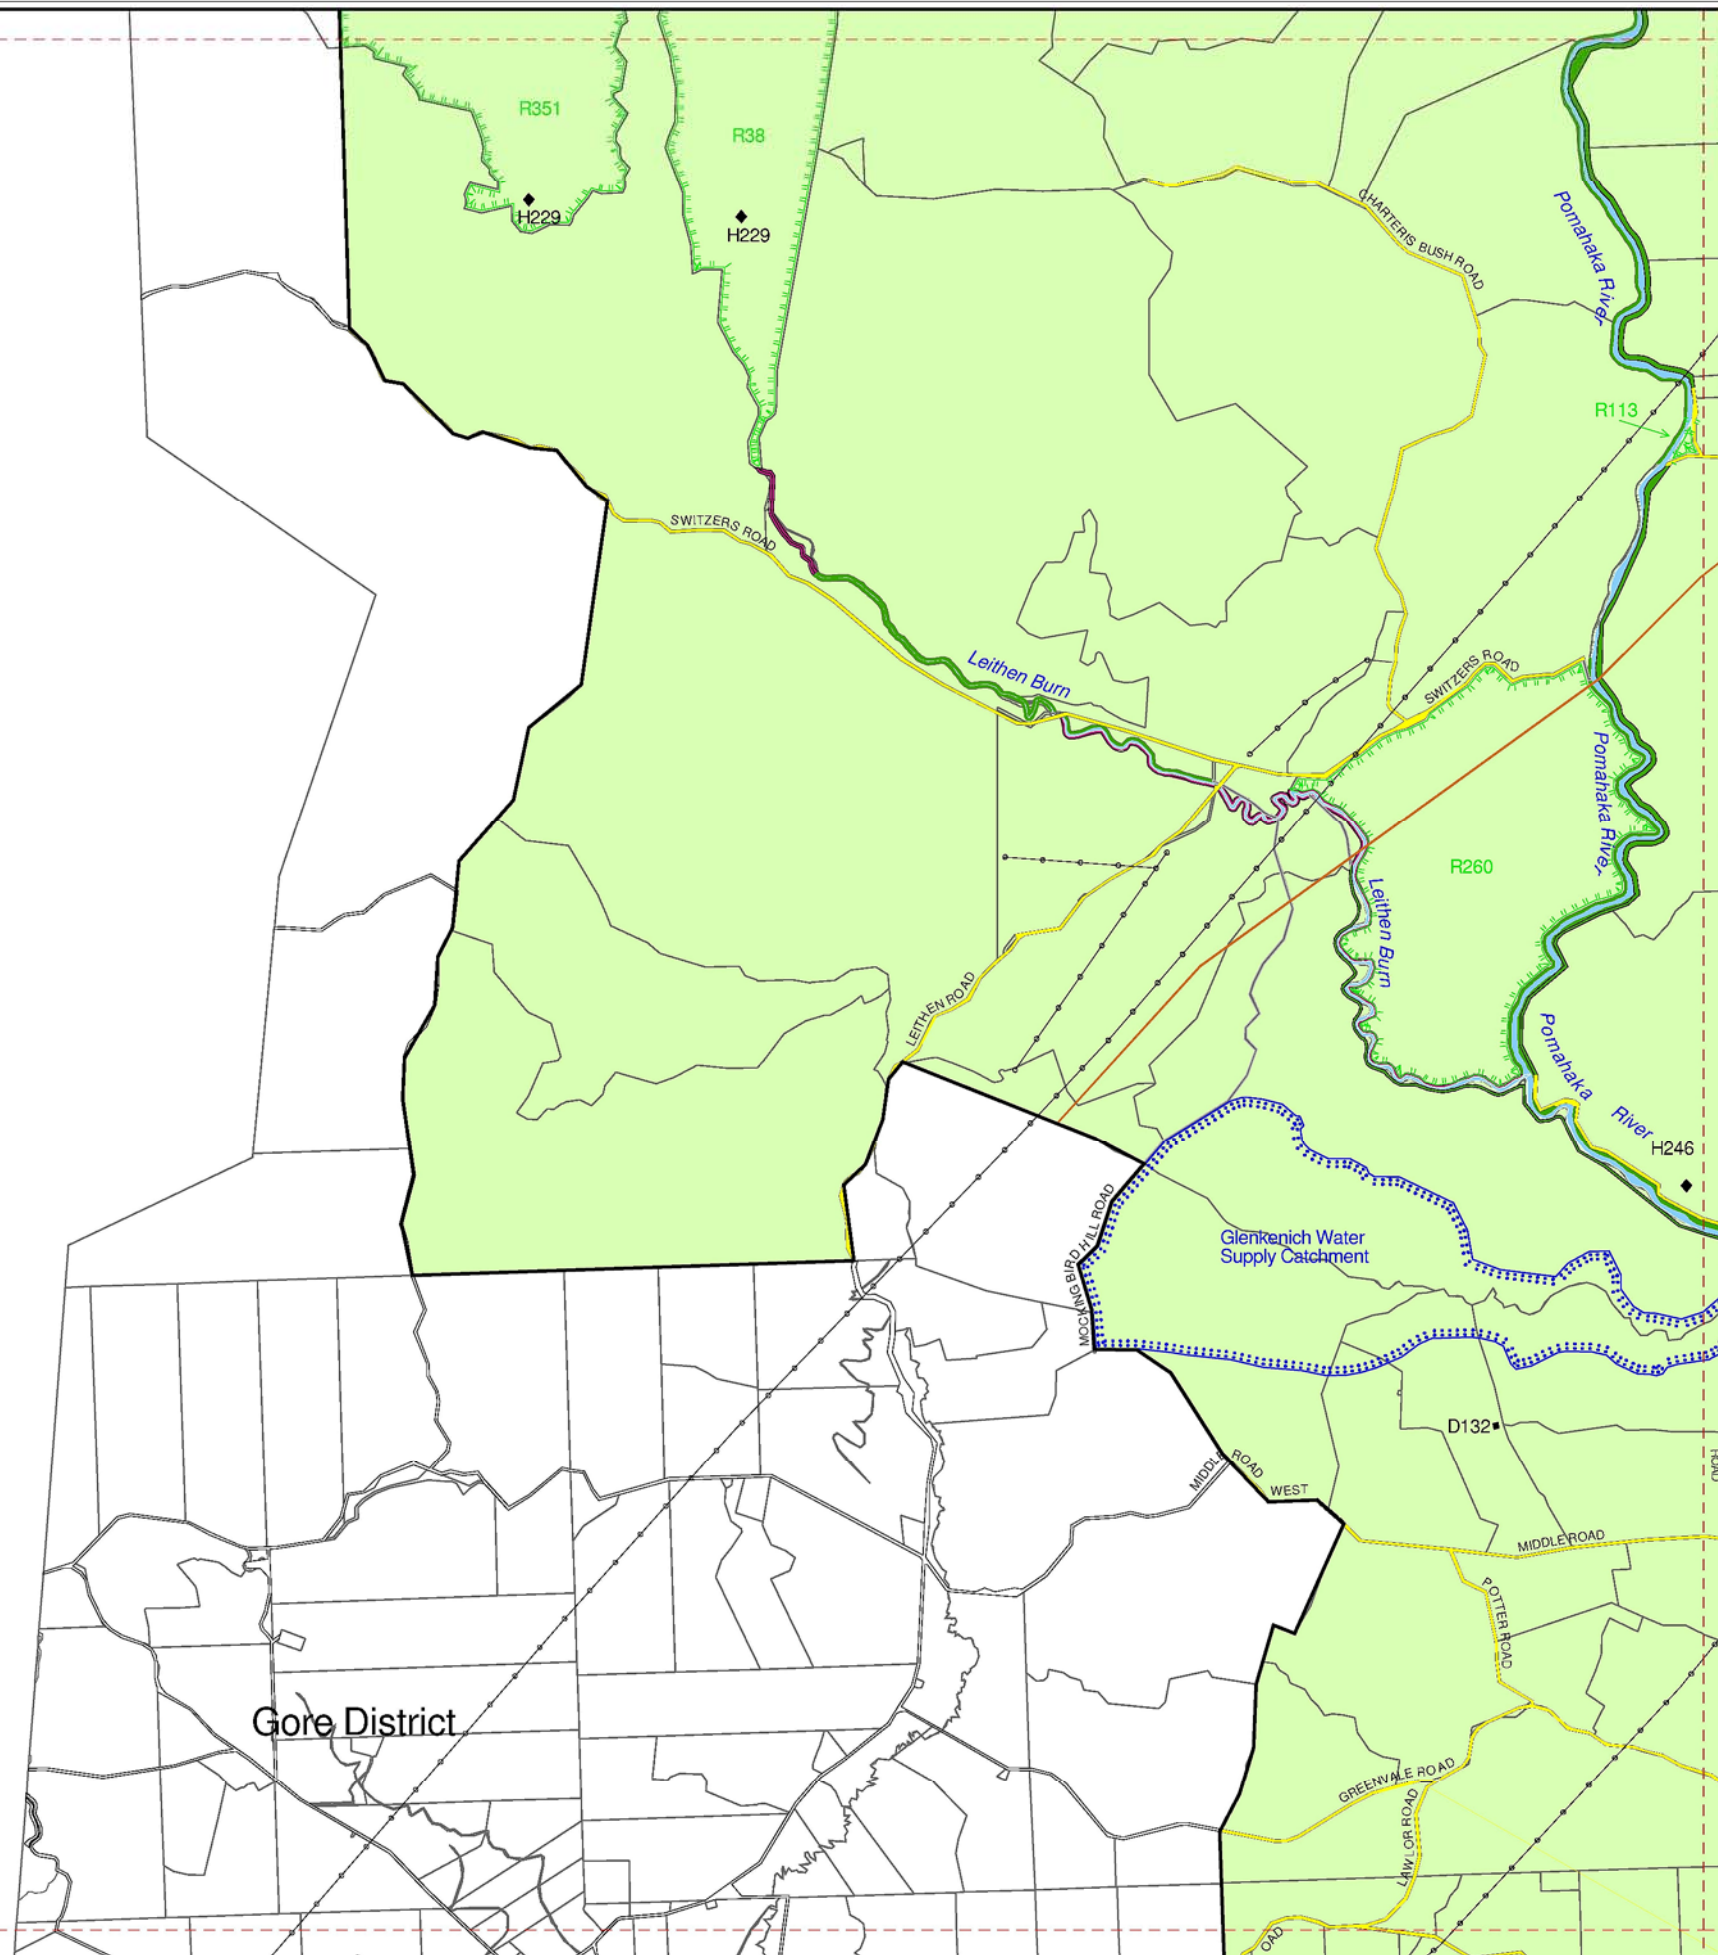

Clutha District Council PLANNING MAPS

Southland District

Gore District

F44A	F44B	G44A
F44C	F44D	G44C
F45A	F45B	G45A

DISCLAIMER
Considerable care has been taken to avoid errors and omissions, and the latest information has been included in these District Plan maps. However, even with the greatest care inaccuracies may occur and therefore the Clutha District Council cannot accept any responsibility for such errors and omissions.

Greenvale

F44D